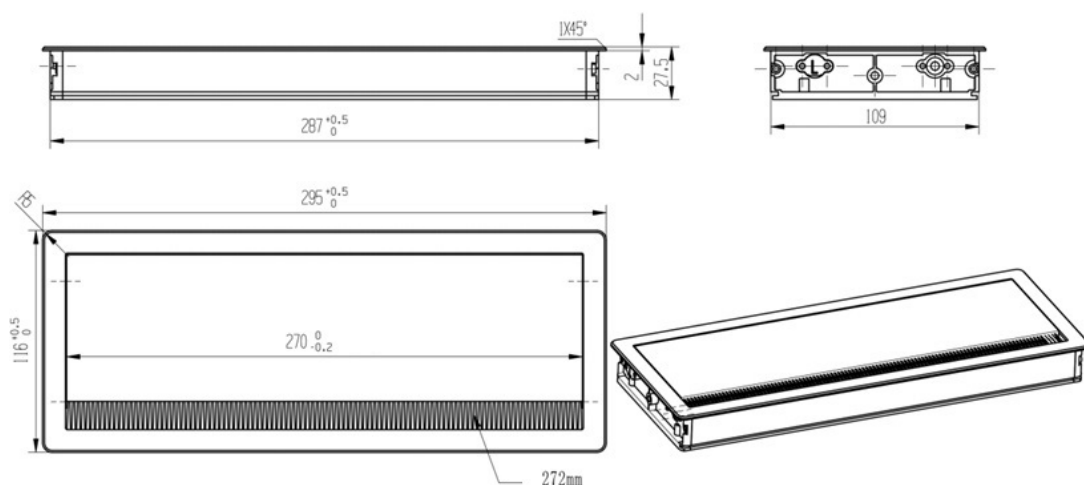

## Description:

Soft Close Grommet "Punta" 295x116x27,5mm, Silver (RAL9006) Aluminium, W/Brush (Hole Cutting: 290x111mm)

## Item number:

25.20.385-0

Units	Box	Carton	HS Code	Barcode
Pcs.	1	50	7616991099	 5704866482370

suggested hole size 290\*111-R6